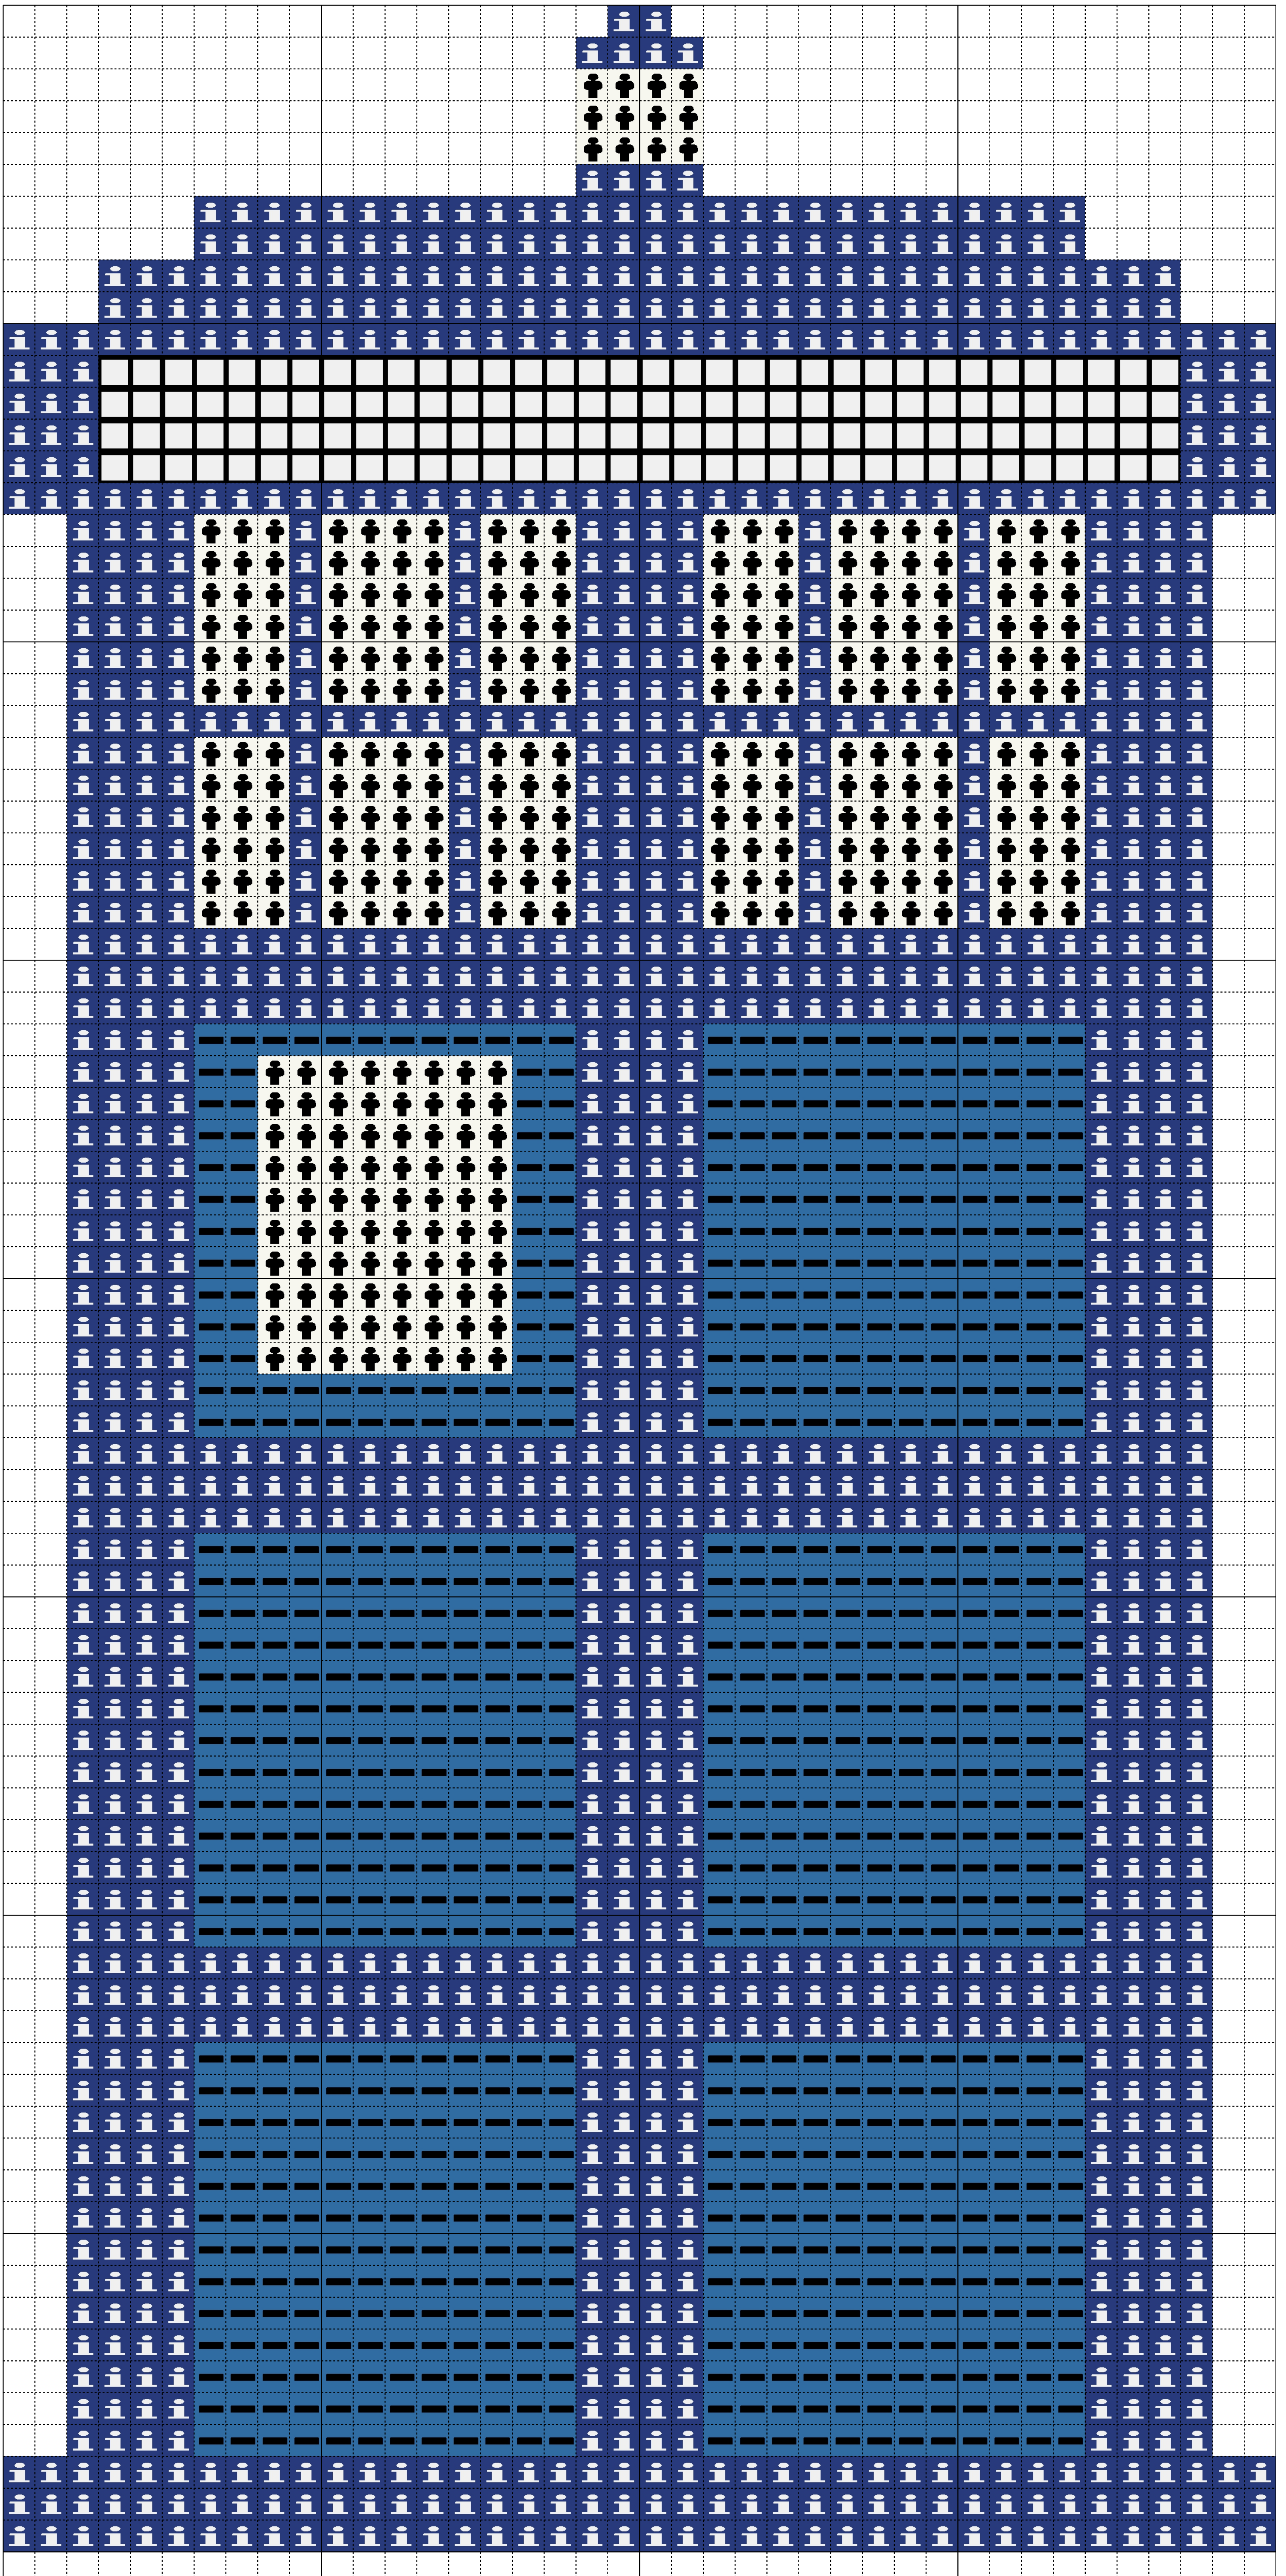

TARDIS Cross Stitch

TARDIS Cross Stitch

		Number	Name:	Strands
		DMC 310	Black	2
		DMC 797	Royal Blue	2
		DMC 3865	Winter White	2
		DMC 826	Blue medium	2